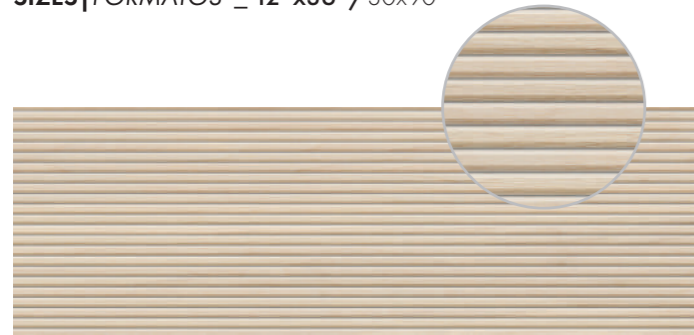

KIE

WHITE BODY TILE | PASTA BLANCA _ MATT | MATE _ XS SLIM WALL TILE | REVESTIMIENTO XS SLIM

SIZES | FORMATOS _ 12"x36" / 30x90

Kie Maple Matt | Mate
G.112