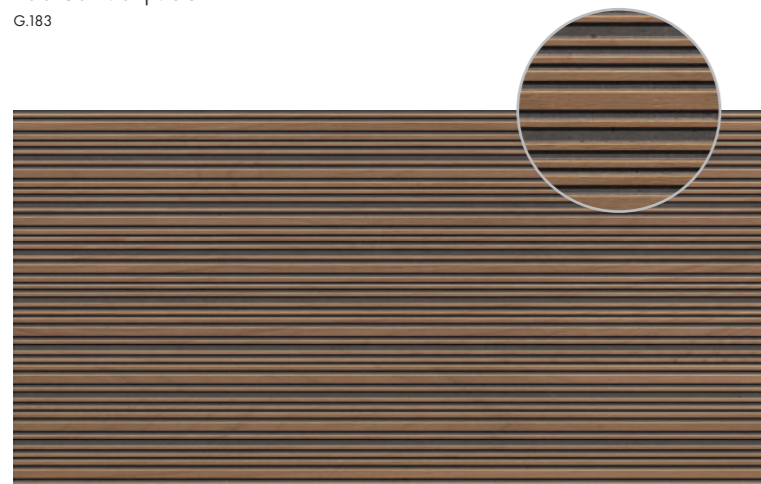

Durst Anthracite Matt | Mate
G.183