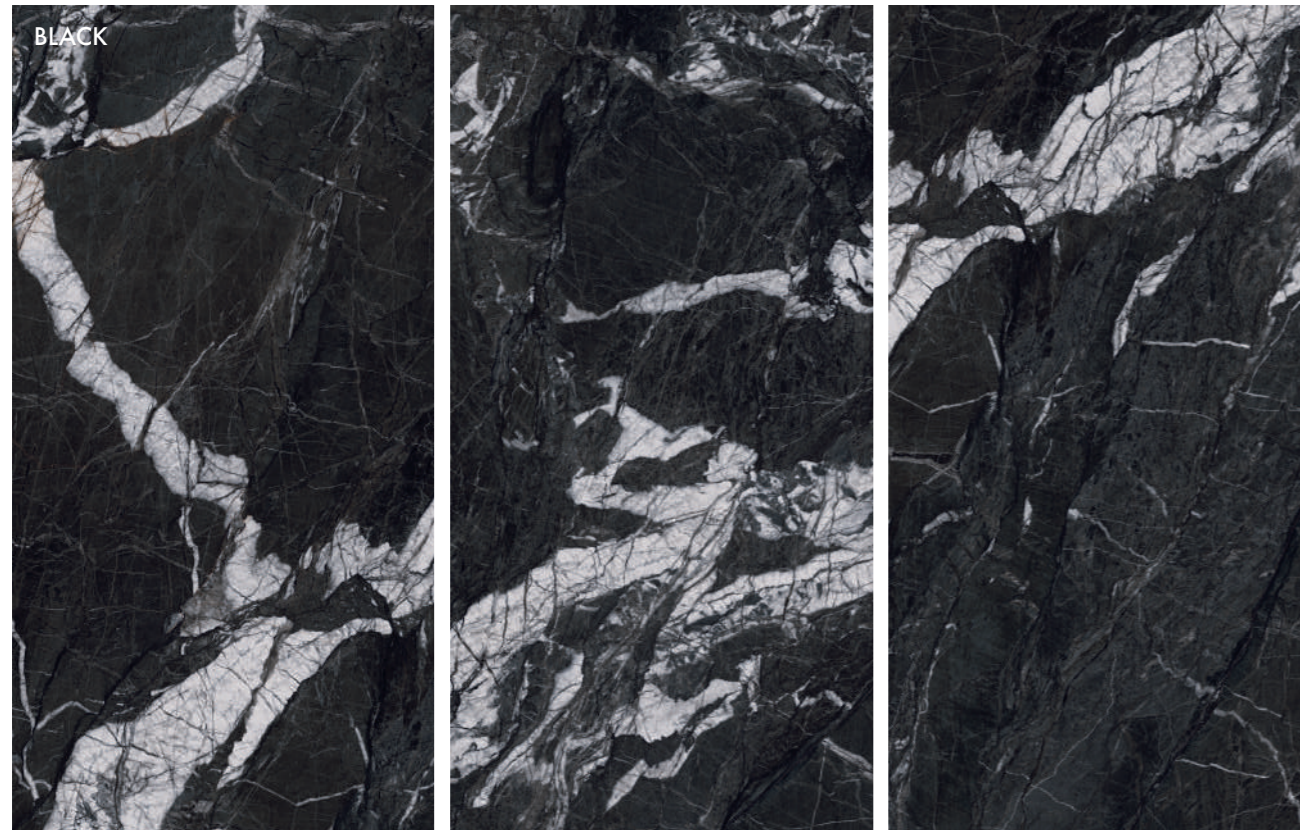

ARVORA

ARTECH
TechnoLog

COLOURED BODY | MASA COLOREADA _ MATT | MATE _ RELIEF | PRELIEVE

SIZES | FORMATOS _ 24"x48" / 60x120 _ 24"x24" / 60x60

COLOURS

COLORES

SPECIAL
PIECES
PIEZAS ESPE.

Mosaic · Mosaico
12"x12"·30x30
SP2037

Hexagon · Hexágono
10.4"x10.8"·26,3x27,4
SP2051

TECHNICAL SPECIFICATIONS

CARACTERÍSTICAS TÉCNICAS

BLACK

Sales code
Grupo venta

24"x48" MATT | 60x120 MATE	●	12	V2	G.90
24"x24" MATT | 60x60 MATE	●	24	V2	G.81