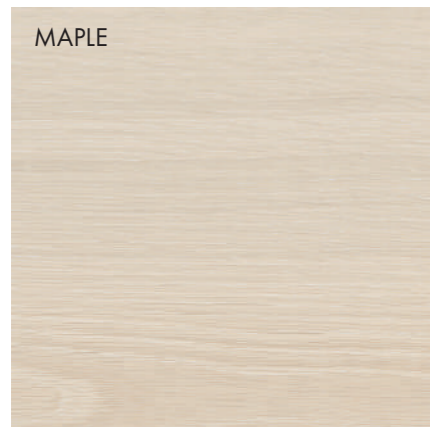

OAK

CAILA

MATT|MATE

SIZES|FORMATOS _ 8"x48"/20x120

COLOURS COLORES

MAPLE