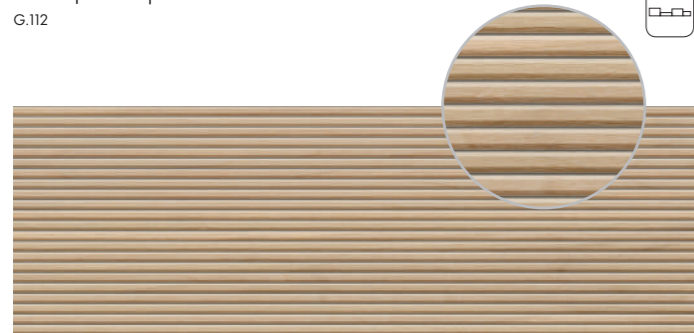

Kie Amber Matt | Mate
G.112