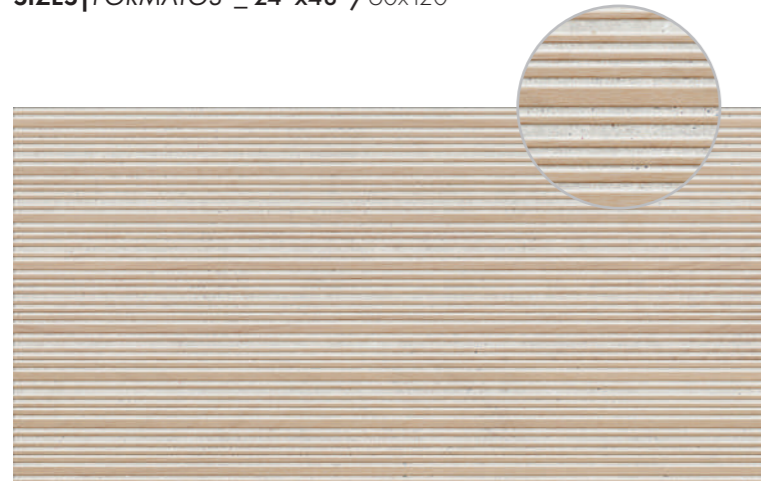

DURST

WHITE BODY TILE | PASTA BLANCA _ MATT | MATE _ RELIEF | RELIEVE _ XS SLIM WALL TILE | REVESTIMIENTO XS SLIM

SIZES | FORMATOS _ 24"x48" / 60x120

Durst Maple Matt | Mate
G.183