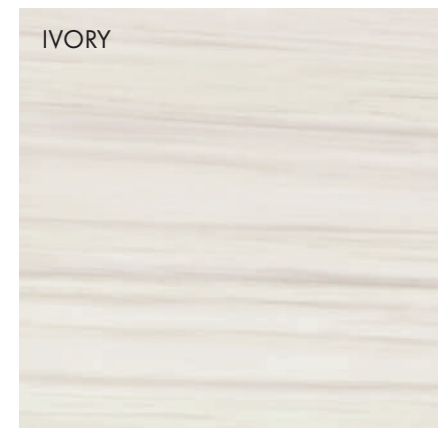

DOLOMITE

POLISHED | PULIDO / MATT | MATE

SIZES | FORMATOS _ 48"x110" / 120x280 _ 48"x48" / 120x120 _ 24"x48" / 60x120 _ 12"x24" / 30x60

COLLECTION
Xlife

COLOURS

COLORES

SPECIAL
PIECES
PIEZAS ESPE.

Mosaic · Mosaico
12"x12" · 30x30
SP2037

Hexagon Ample
9"x13" · 22,5x32,5-9
SP2054

TECHNICAL SPECIFICATIONS

CARACTERÍSTICAS TÉCNICAS

	IVORY	WHITE	PRCL	RECTIFIED	2MM	ANTI-SLIP	ANTI-STATIC	ANTI-GRAYING	SALES CODE
48"x110" POLISHED | 120x280 PULIDO	●	●	●	●	●	●	●	●	2 V2 G.196
48"x48" POLISHED | 120x120 PULIDO	●	●	●	●	●	●	●	●	9 V2 G.192
48"x48" MATT | 120x120 MATE	●	●	●	●	●	●	●	●	9 V2 G.202
24"x48" POLISHED | 60x120 PULIDO	●	●	●	●	●	●	●	●	18 V2 G.177
24"x48" MATT | 60x120 MATE	●	●	●	●	●	●	●	●	18 V2 G.85
12"x24" POLISHED | 30x60 PULIDO	●	●	●	●	●	●	●	●	36 V2 G.172
12"x24" MATT | 30x60 MATE	●	●	●	●	●	●	●	●	36 V2 G.1079