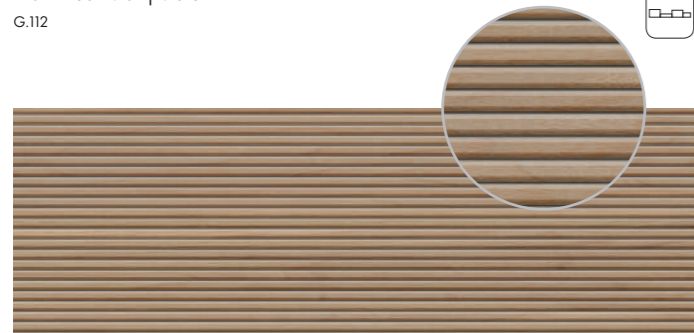

Kie Oak Matt | Mate
G.112